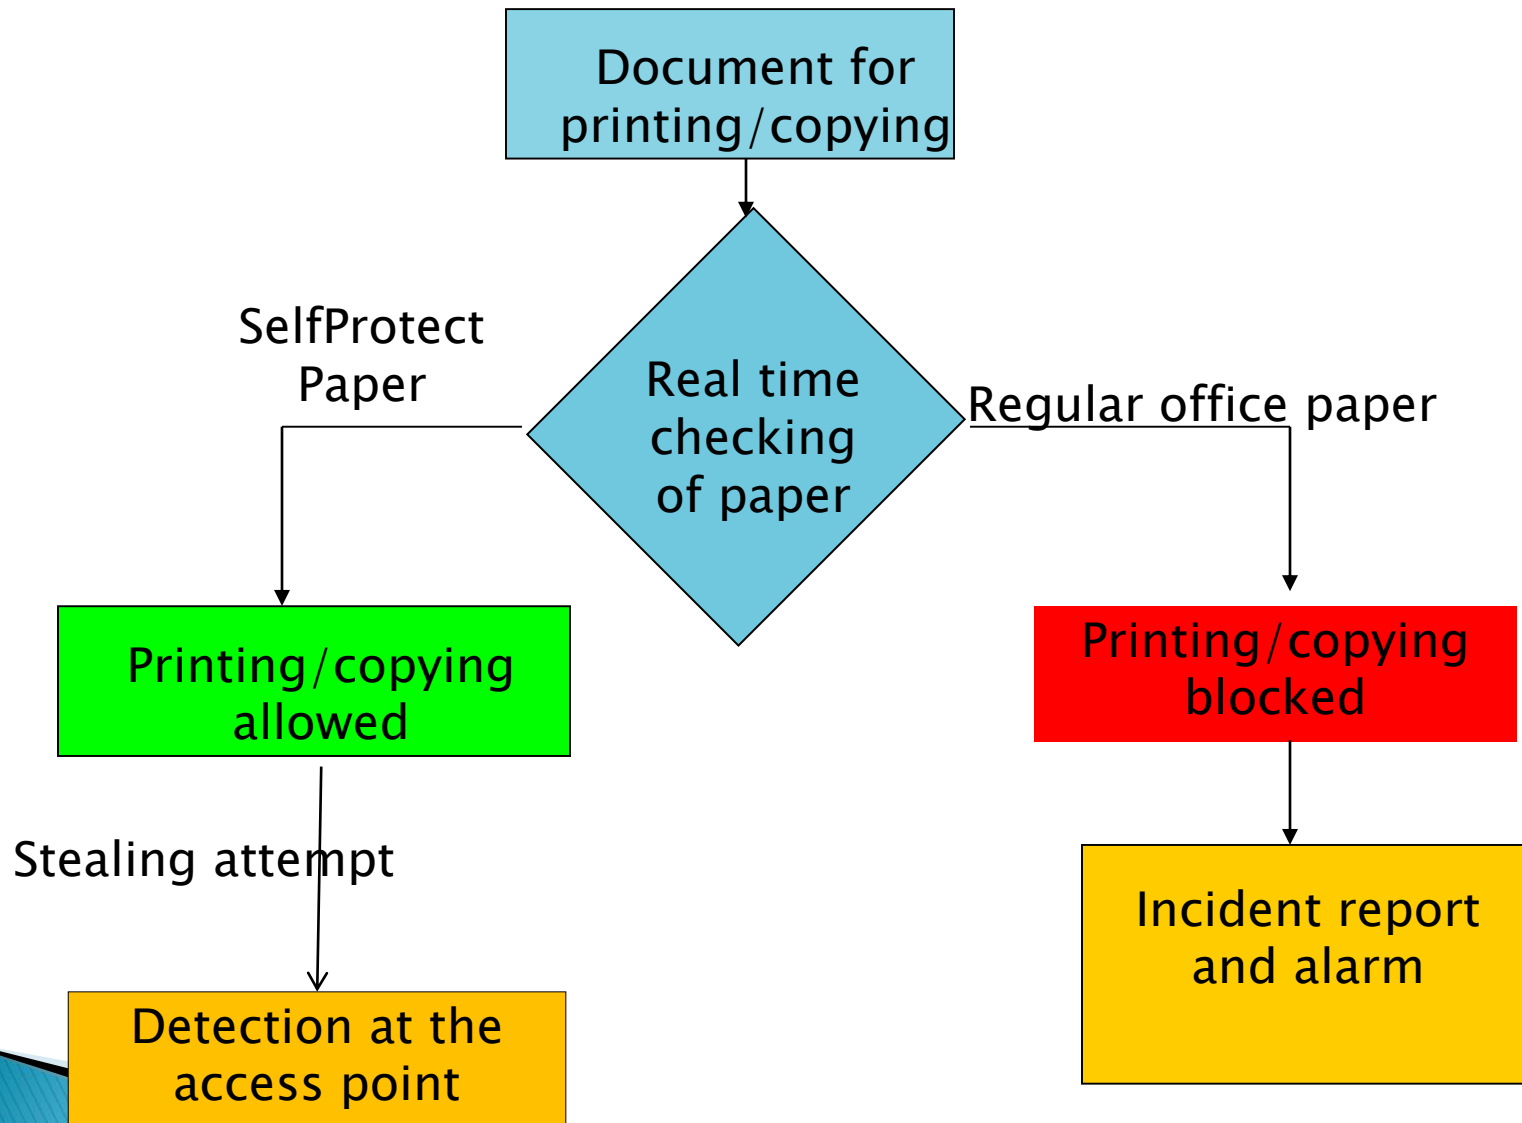

INTEGRATED SYSTEM FOR CONFIDENTIAL DOCUMENTS PROTECTION

OBJECTIVE

- ▶ To protect the confidential documents against unauthorized printing, copying, destruction and stealing

INFORMATION FLOW

Electronic:

- ▶ Creation – modifying – sending – archiving – access – removal
- ▶ Passwords and encryption keys to control each step

On paper:

- ▶ Printing – scanning – copying – moving – archiving – destroying
- ▶ No control or protection against forgery and stealing

REGULAR OFFICE PAPER vs. SELFPROTECT PAPER

- ▶ Regular office paper – inert material, no controlling and tracking solutions
 - ▶ SelfProtect paper – contains a magnetic material embedded into its structure during manufacture, which allows the tracking, controlling and authenticating along the entire lifecycle of the confidential document
- 

THE SOLUTION OF OUR INTEGRATED SYSTEM

- ▶ Uses the **security paper** which each page is unique, having at least 1000 microwires in composition, randomly distributed, so it is impossible to reproduce a sheet.
 - ▶ Printing/copying the original documents only on this special paper
 - ▶ The use of **sensors** in the printer that detects the attempt to use regular office paper
 - ▶ **Hardware and software** embedded in the office equipments that blocks the use of regular office paper and generates incident reports
 - ▶ **EM gate-type detection device** installed at all access points which detects the security paper passage
- 

SAFEDOC SOLUTION COMPONENTS

PROCESS WORK-FLOW

ADVANTAGES OF OUR SECURITY SOLUTION

- ▶ it is impossible to deactivate paper by magnetic means or other;
 - ▶ it is impossible to deactivate paper by detaching (scratching off) the microwires without damaging the sheet of paper, making it impossible to use;
 - ▶ it is impossible to use a regular office paper (will not be recognized by sensors);
 - ▶ it is impossible to steal original or copied documents (document will be detected at the access point by the EM gate-type detector).
- 