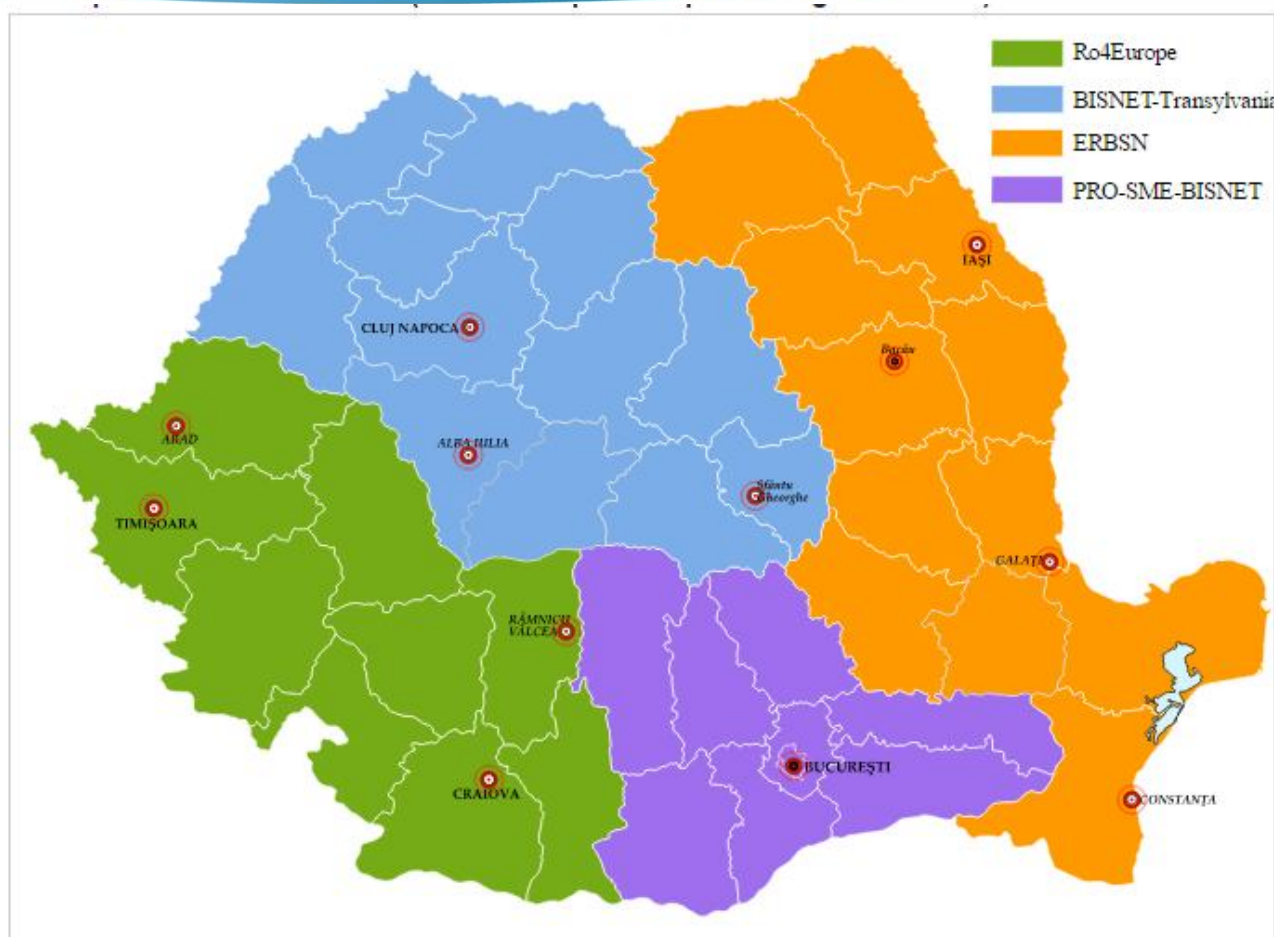

Where can you find us:

Avem aproape **22 organizatii membre** in Romania. Acestea includ camere de comert si industrie, centre tehnologice, universitati si agentii de dezvoltare.

Alba-Iulia	1
Arad	1
Bacau	1
Sfantu Gheorghe	1
Bucuresti	7
Ciuj-Napoca	4
Constanta	1
Craiova	1
Galati	2
Iasi	1
Timisoara	1
Valcea	1